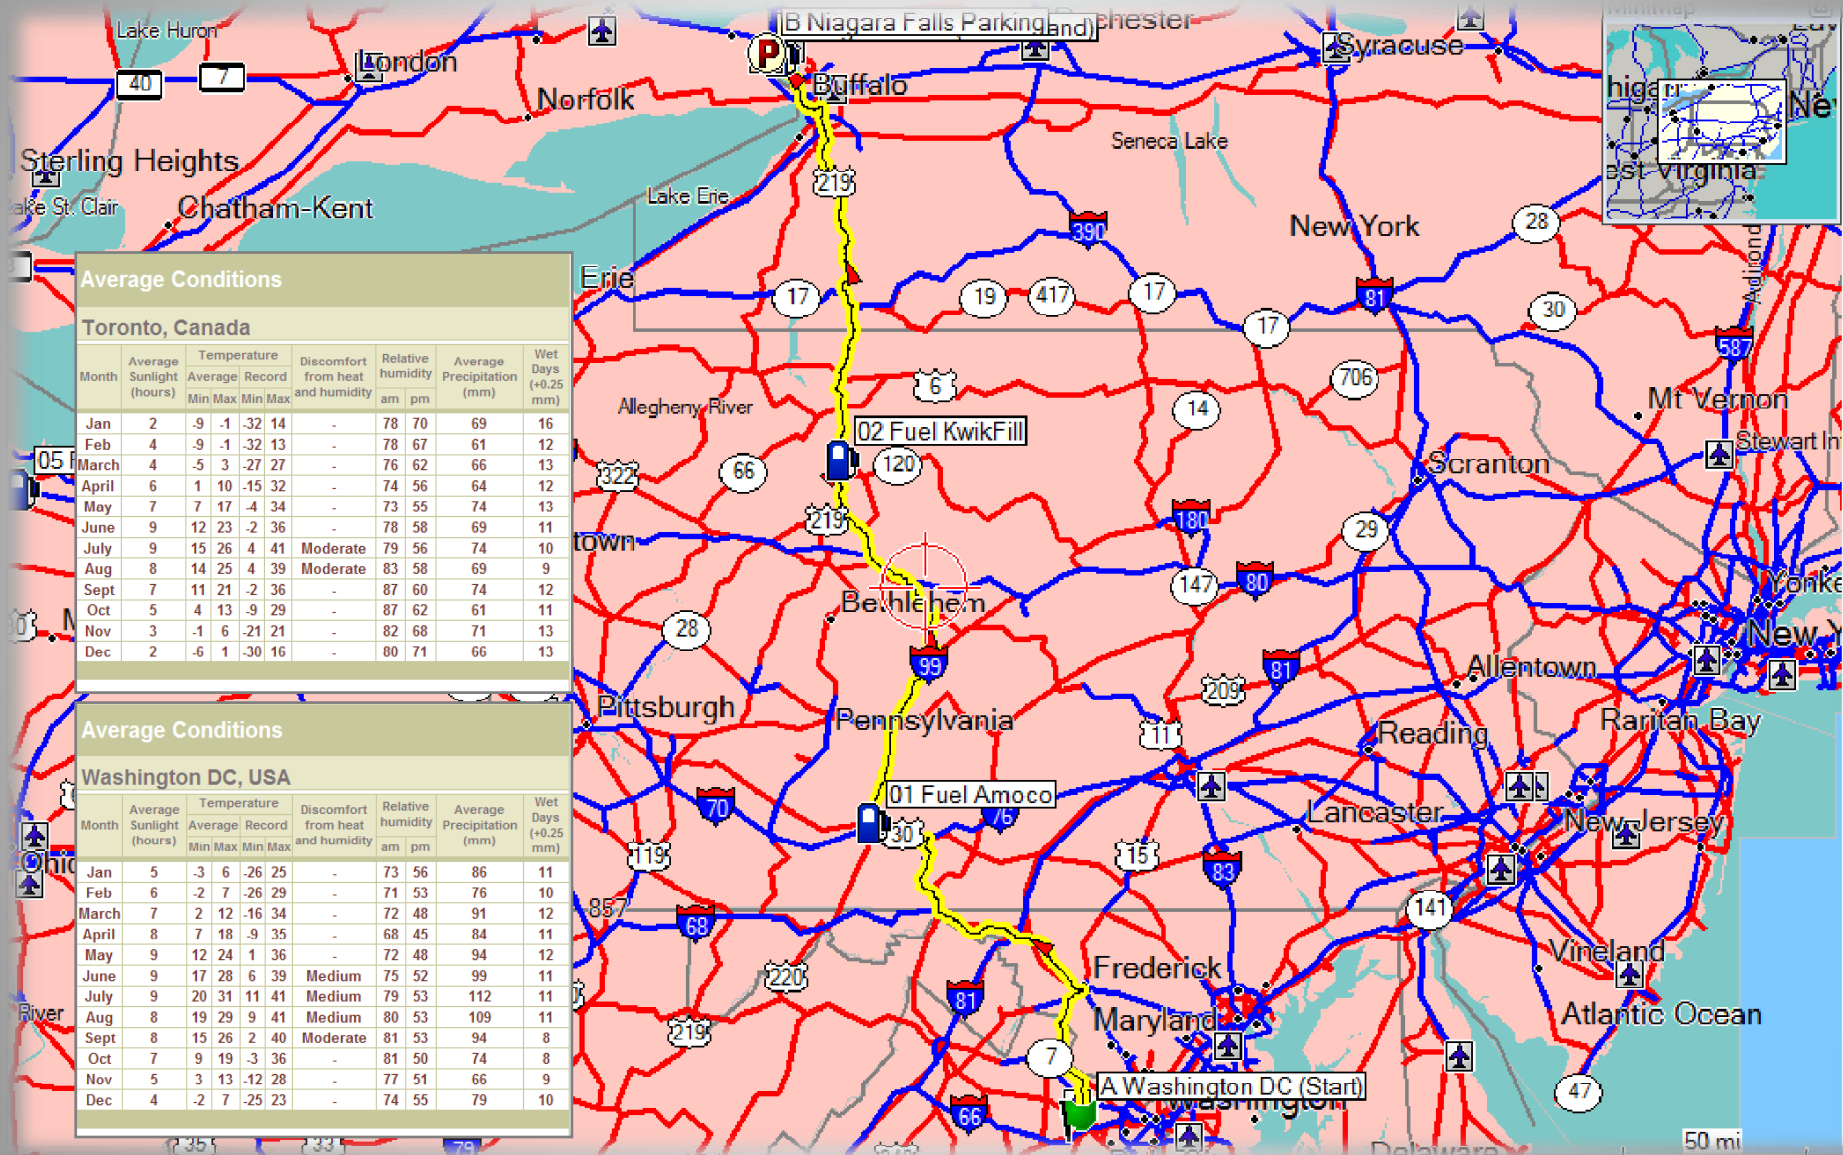

Across America Tour

Stage: 1 Page 1 of 2

From/To: Washington DC VA20151 to Niagara Falls NY14303

Day(s): 2 No. 1~2 of 14

Miles: 399 Riding Hrs: 7½

Avg. Miles/Day: 200 Hrs 4

Across America Tour

From/To: Washington DC VA20151 to Niagara Falls NY14303