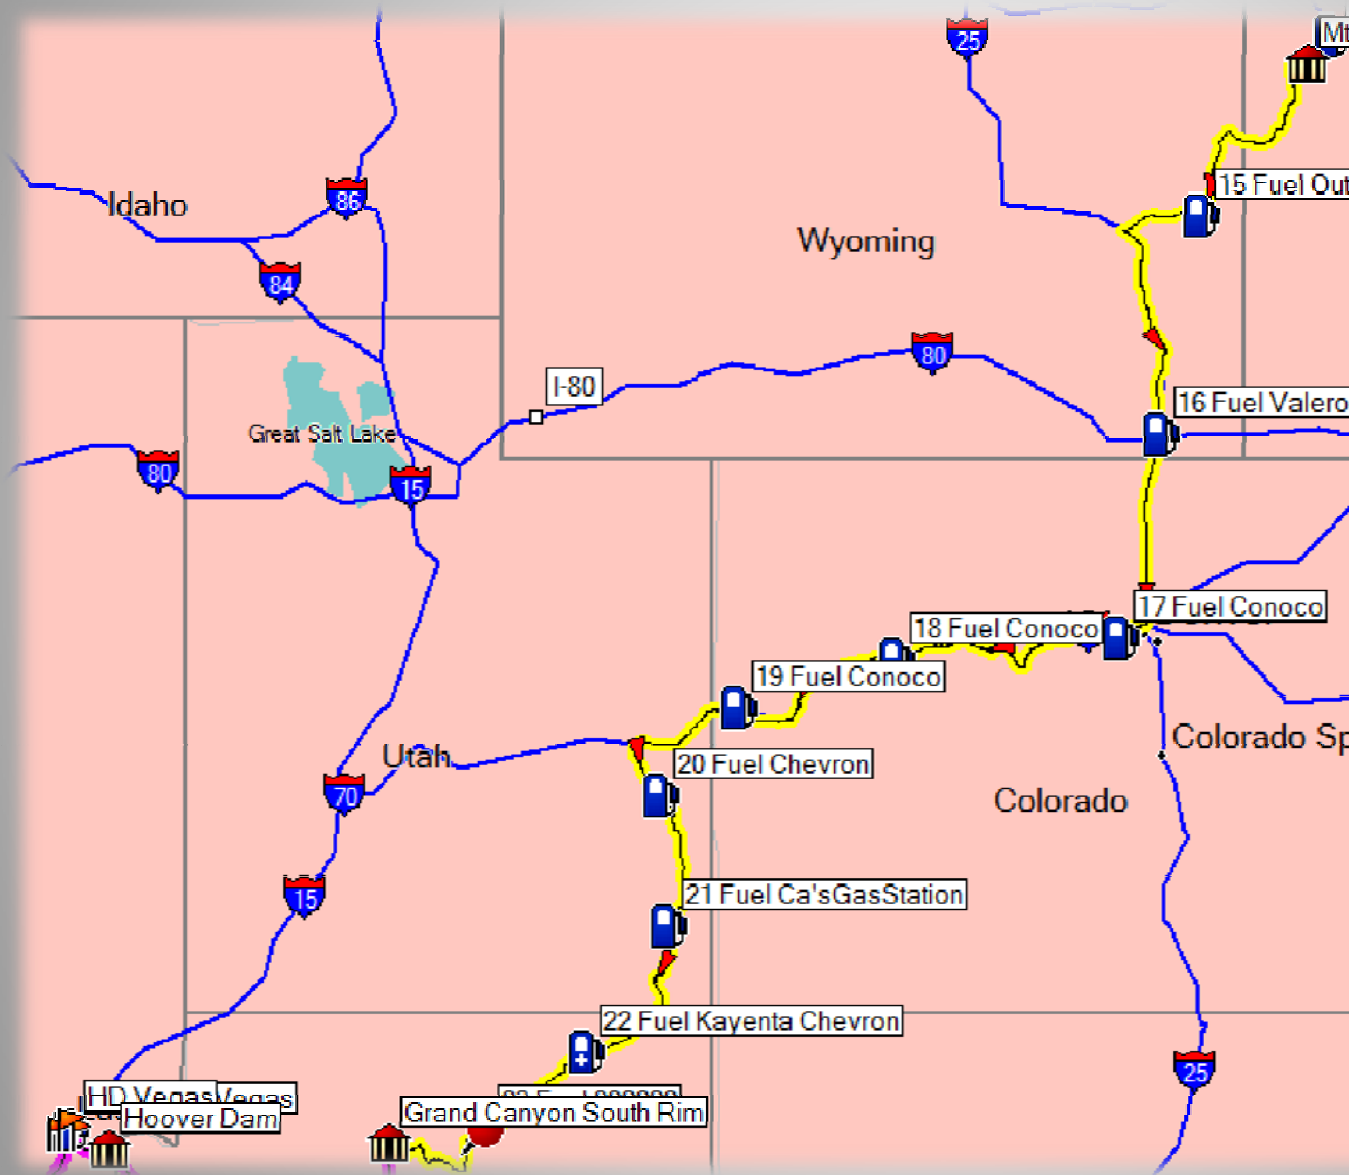

Across America Tour

Stage: 3 Page 1 of 2

From/To: Mount Rushmore SD57751 to Grand Canyon AZ86023 Day(s): 3 No. 8~10 of 14

Miles: 1066 Riding Hrs: 19
Avg. Miles/Day: 355 Hrs 6½

Average Conditions
Salt Lake City, USA

Across America Tour

From/To: Mount Rushmore SD57751 to Grand Canyon AZ86023 Day(s): 3 No. 8~10 of 14

Miles: 1066 Riding Hrs: 19
Avg. Miles/Day: 355 Hrs 6½

No	Direction	Distance	Time
1	Mt Rushmore N43 52.445 W103 27.177	0 ft	00:00:00
2	Get on Hwy 244 and drive southwest	7 ft	00:00:00
3	Turn left onto US 16	8.8 mi	00:11:32
4	Turn right onto Custer St	19.5 mi	00:26:38
5	Turn left onto US 385	20.0 mi	00:27:42
6	Turn right onto Hwy 89	31.6 mi	00:43:42
7	Turn right onto Hwy 89	46.8 mi	01:03:54
8	Turn right onto US 18	47.1 mi	01:04:22
9	Turn left onto US 18	81.1 mi	01:49:09
10	Turn right onto S Cedar St	127 mi	02:50:35
11	15 Fuel OutpostTruckSto N42 45.133 W104 27.097	128 mi	02:51:57
12	Get on S Main St and drive north	128 mi	02:51:57
13	Turn left onto US 18	128 mi	02:52:19
14	Take the I-25 S/US-26 E/US-87 S ramp to the left	170 mi	03:47:43
15	Take exit 13 to the right onto Vandehei Avenue	283 mi	05:28:36
16	Turn right onto Vandehei Ave	283 mi	05:28:52
17	16 Fuel Valero N41 11.023 W104 50.364	283 mi	05:29:14
18	Get on Vandehei Ave and drive east	283 mi	05:29:14
19	Take the I-25 S/US-85 S/US-87 S ramp to the right	283 mi	05:29:18
20	Take exit 216B to the right onto I-76 W towards Grand Jct	379 mi	06:55:51
21	Keep left onto I-70 W	388 mi	07:05:08
22	Keep left onto I-70 W	394 mi	07:09:47
23	Take exit 259 to the right onto Co-26 towards Morrison	395 mi	07:10:51
24	Take the I-70-BI/US-40 E ramp to the right towards Cabrini Shrine	395 mi	07:11:06
25	17 Fuel Conoco N39 42.000 W105 12.333	395 mi	07:11:13
26	Get on Mt Vernon Canyon Rd and drive northeast	395 mi	07:11:13
27	Take the I-70 W ramp to the right	395 mi	07:11:16
28	Take exit 116 to the right towards Co-82 E/Aspen/Glenwood Spgs	538 mi	09:29:40