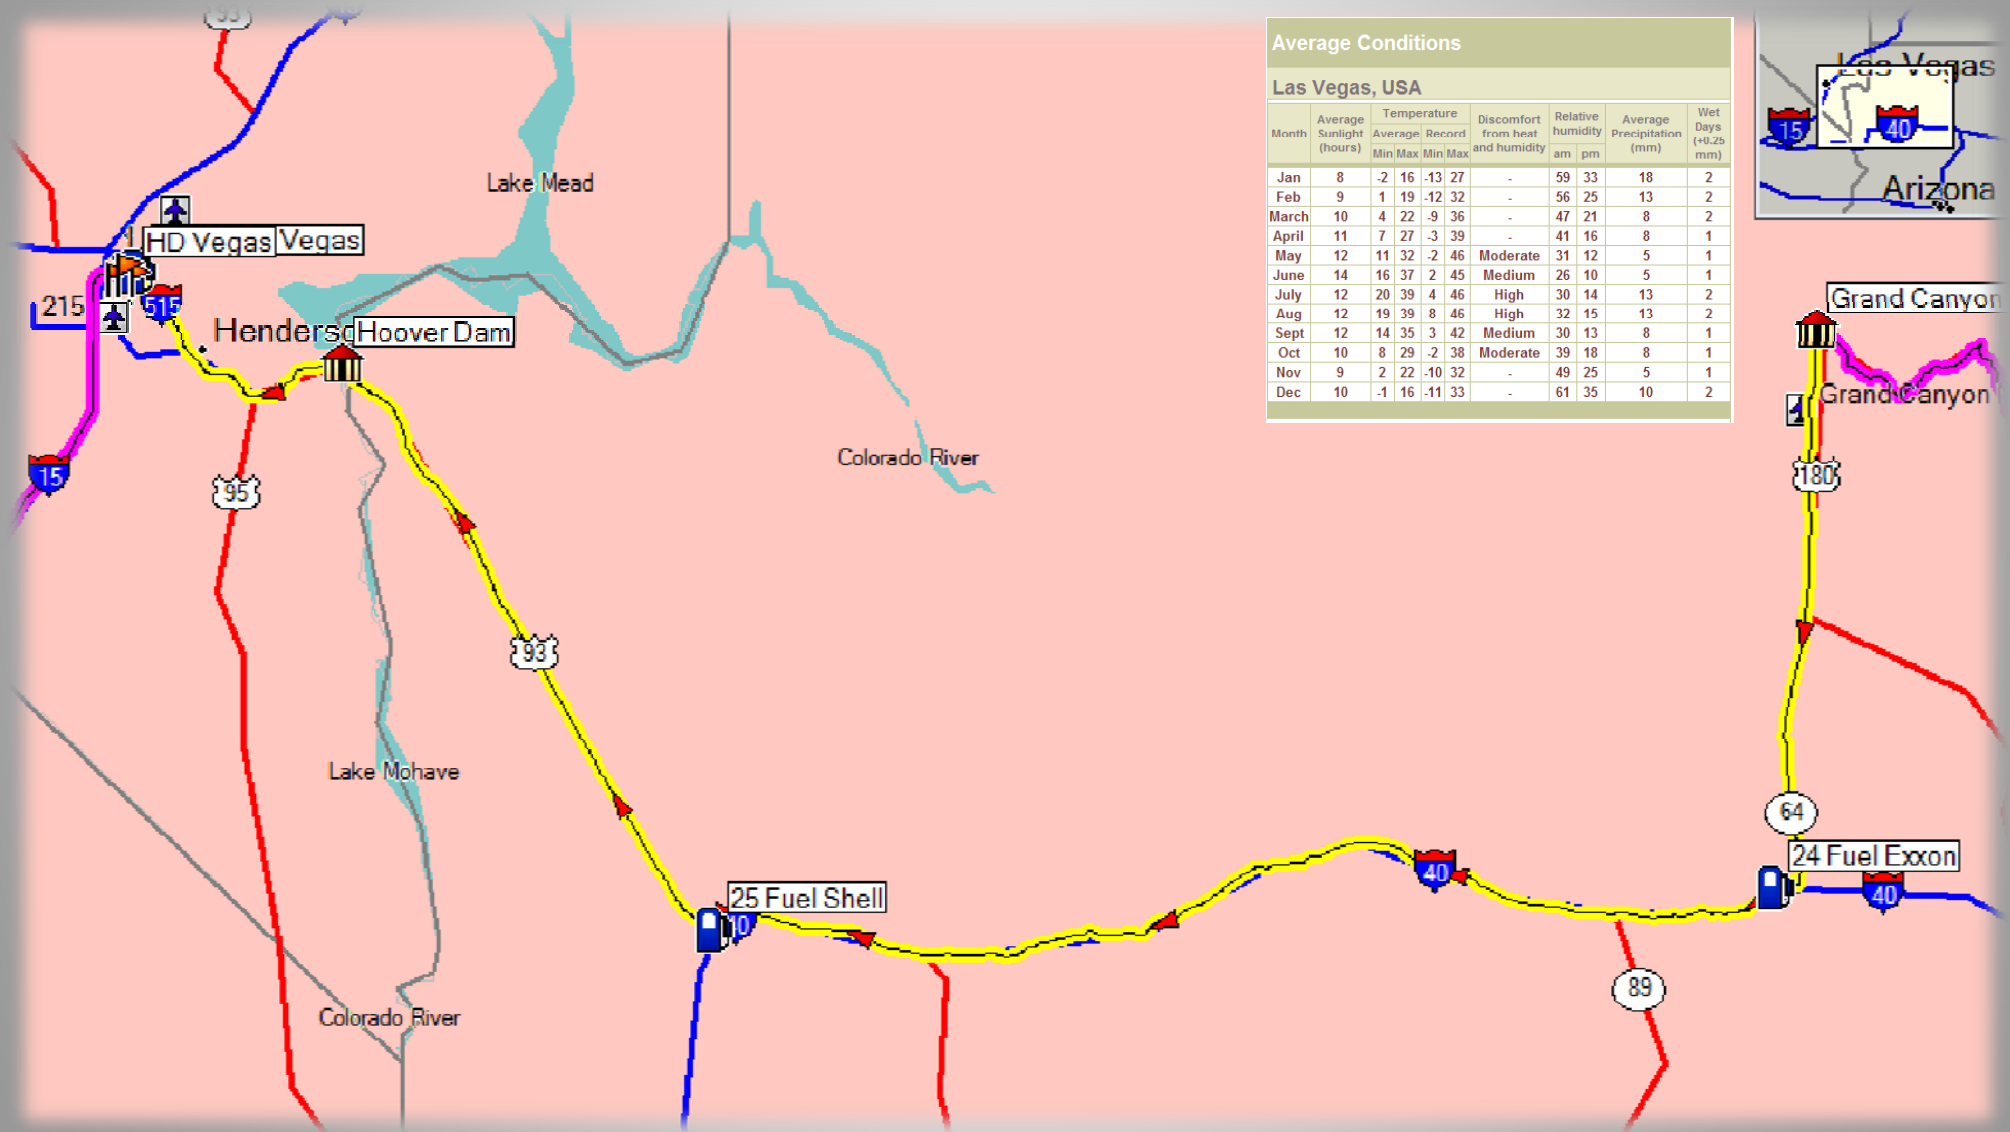

Across America Tour

From/To: Grand Canyon AZ86023 to Harley Davidson Vegas

Day(s): 1 No. 11~11 of 14

Miles: 275 Riding Hrs: 5

Avg. Miles/Day: 275 Hrs 5

Average Conditions										
Las Vegas, USA										
Month	Average Sunlight (hours)	Temperature		Discomfort from heat and humidity	Relative humidity		Average Precipitation (mm)	Wet Days (+0.25 mm)		
		Average	Record		am	pm				
Jan	8	-2	16	-13	27	-	59	33	18	2
Feb	9	1	19	-12	32	-	56	25	13	2
March	10	4	22	-9	36	-	47	21	8	2
April	11	7	27	-3	39	-	41	16	8	1
May	12	11	32	-2	46	Moderate	31	12	5	1
June	14	16	37	2	45	Medium	26	10	5	1
July	12	20	39	4	46	High	30	14	13	2
Aug	12	19	39	8	46	High	32	15	13	2
Sept	12	14	35	3	42	Medium	30	13	8	1
Oct	10	8	29	-2	38	Moderate	39	18	8	1
Nov	9	2	22	-10	32	-	49	25	5	1
Dec	10	-1	16	-11	33	-	61	35	10	2