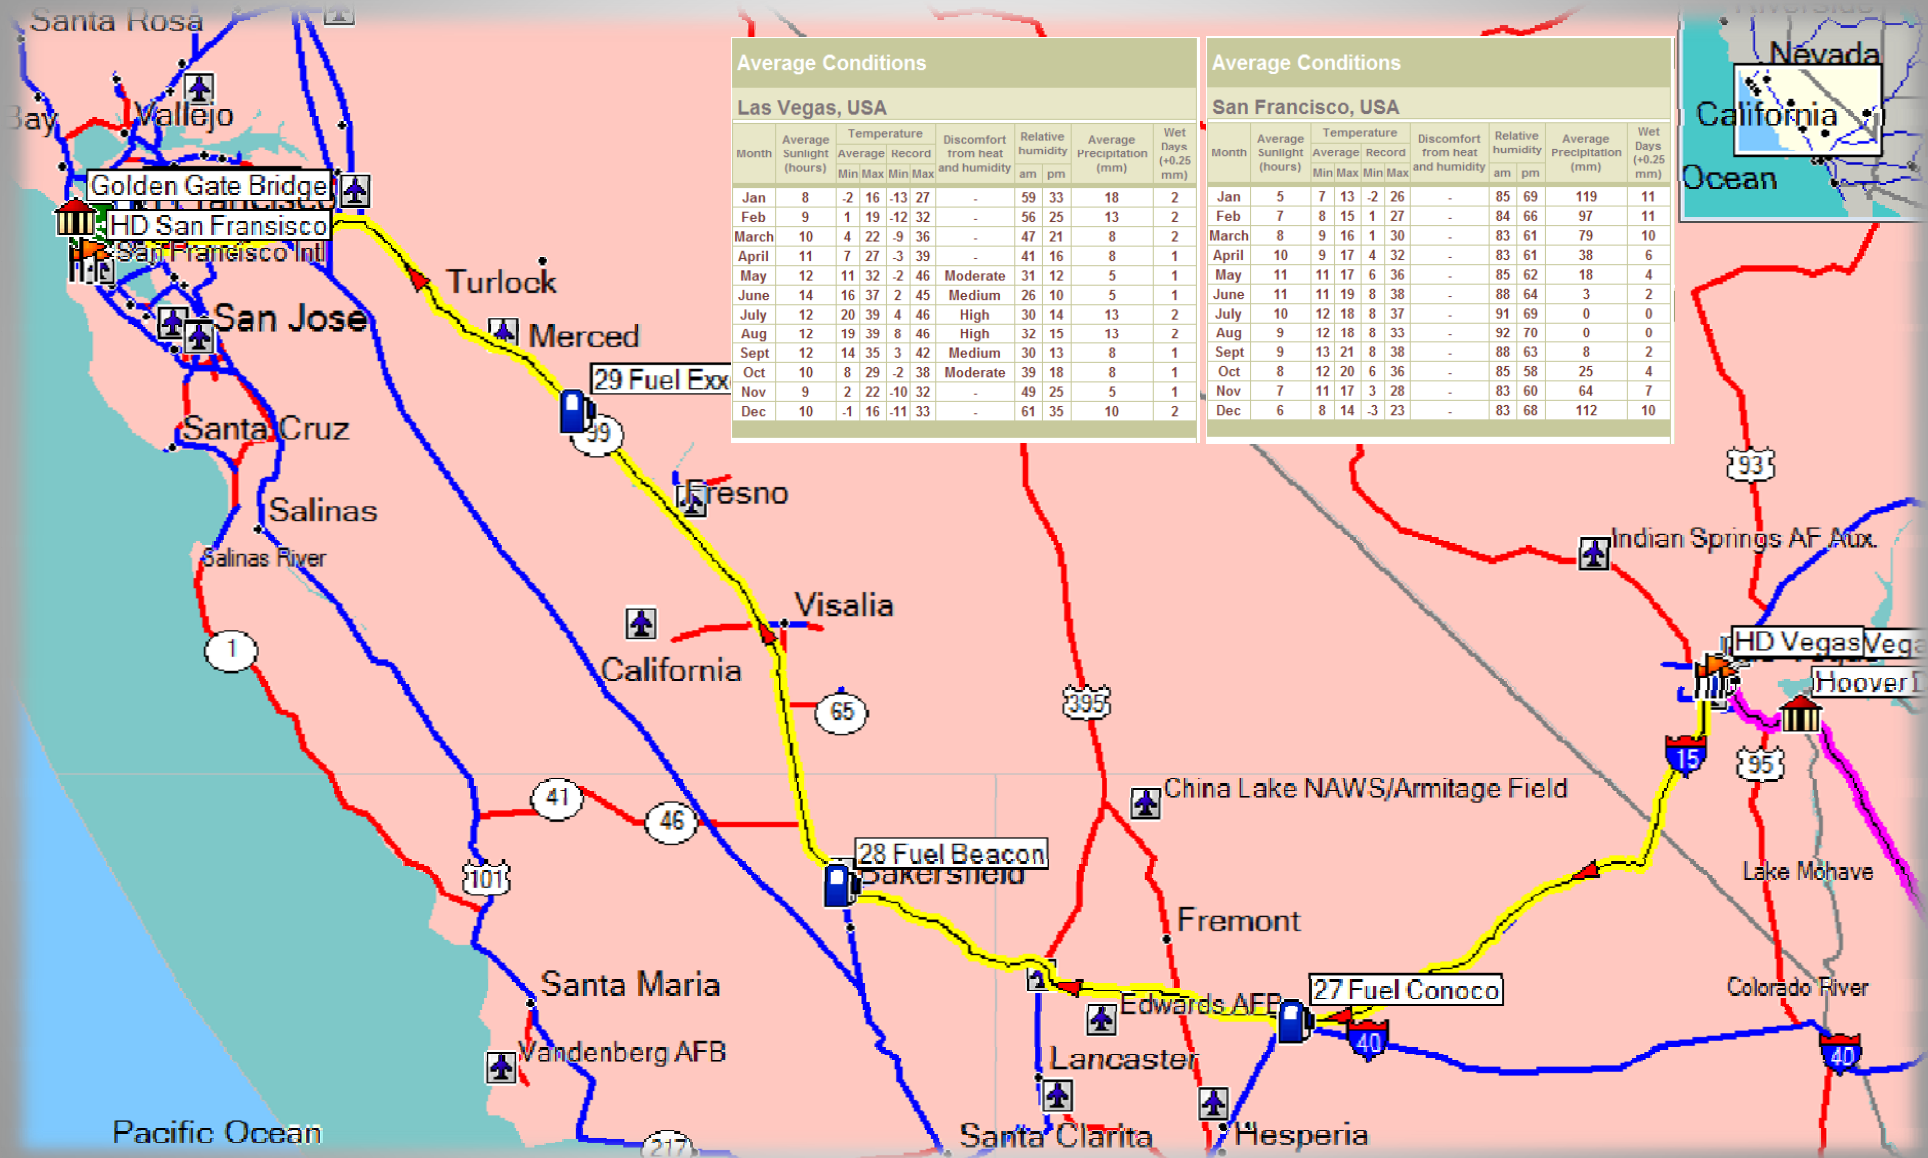

Across America Tour

Stage: 5 Page 1 of 2

From/To: Las Vegas to San Fransisco

Day(s): 3 No. 12~14 of 14

Miles: 596 Riding Hrs: 10

Avg. Miles/Day: 200 Hrs 3½